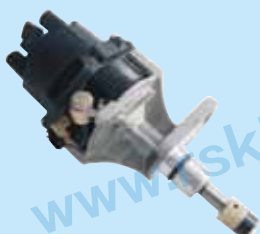

Mercury Villager, Nissan D21 Pickup, Pathfinder, Quest 98-90

DN-58423

OEM#

DESCRIPTIONS

DN-78A00

OEM#

22100-78A00/T4T84471A

DESCRIPTIONS

Nissan NX, Pulsar, Sentra 94-89

NISSAN DISTRIBUTOR

DN-73C00
OEM#
22100-73C00/ 22100-73C01 /
D4T91-01
DESCRIPTIONS
Nissan Sunny 1.4L

DN-F4300
OEM#
22100-F4300, 22100-F4302
22100-F4362
DESCRIPTIONS
NISSAN SENTRA 1.6L

DN-VJ262
OEM#
22100-VJ262/T2T62071
DESCRIPTIONS
Nissan D22 KA24DE

DN-VJ202
OEM#
22100-VJ202
DESCRIPTIONS
NISSAN KA200E

DN-50K15
OEM#
22100-50K15
DESCRIPTIONS
NISSAN H20

DN-70N00
OEM#
22100-70N00/22100-53Y00
DESCRIPTIONS
NISSAN B13/GA16S

DN-78C00
OEM#
22100-78C00/22100-2N300
DESCRIPTIONS
Nissan Almera N15 1.4 / 95-00

DN-9M000
OEM#
22100-9M000
DESCRIPTIONS
Nissan Pulsar 1995 – 1999. Engine:
GA15. Chassis: N15

DN-82J03
OEM#
22100-82J00/022100-82J01/
22100-82J02 / 22100-82J03 /
22100-82J04
DESCRIPTIONS
Nissan Primera P10 / P11 GA16DE
1.6l ab 1993